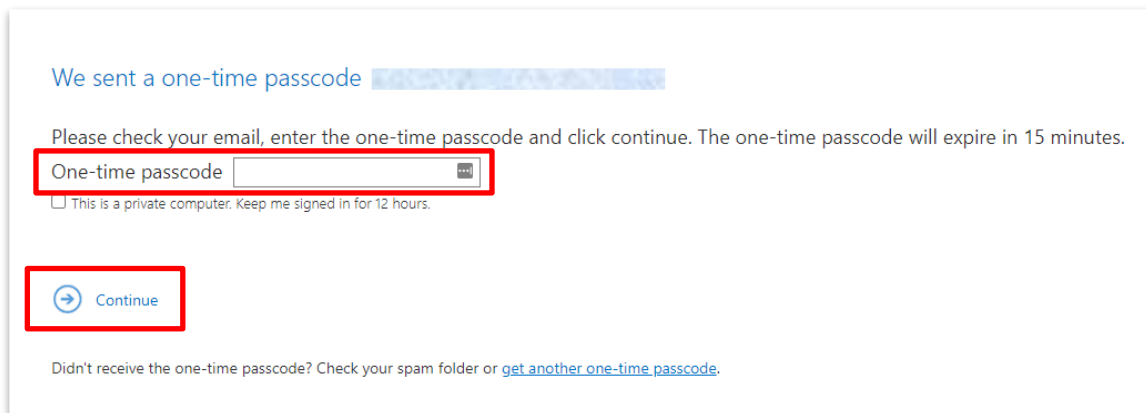

1. Retrieve the passcode from the email sent to the address listed.
   - Enter the passcode sent to your email address, then click on **Continue** to view the email.