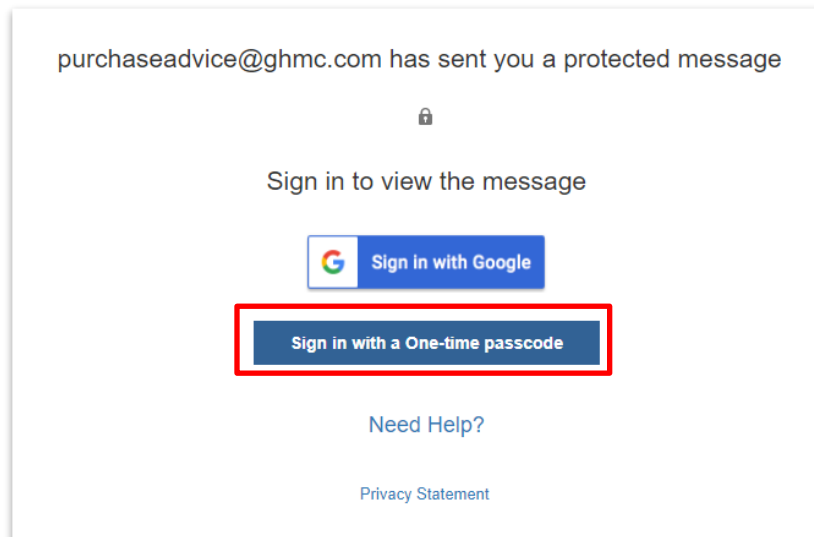

## GHMC Encrypted Purchase Advice Email Instructions

1. Retrieve the secure email message from [purchaseadvice@ghmc.com](mailto:purchaseadvice@ghmc.com).
  - Click on **Read the message** button.

2. Open the message.
  - Click on **Sign in with a One-time passcode** button.