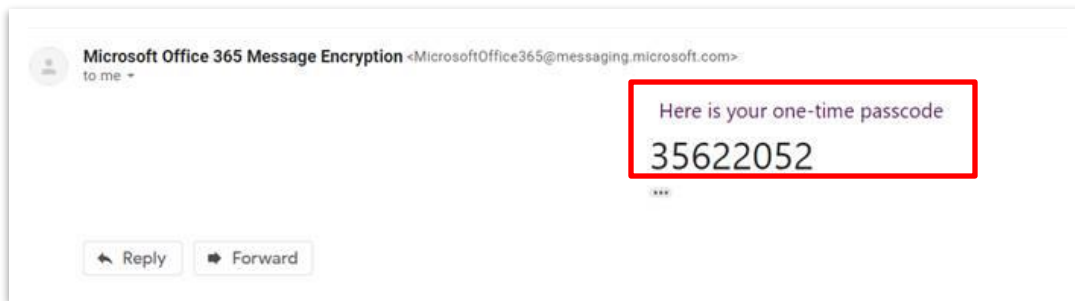

1. Retrieve the passcode from the email sent to the address listed.
   - Enter the passcode sent to your email address, then click on **Continue** to view the email.