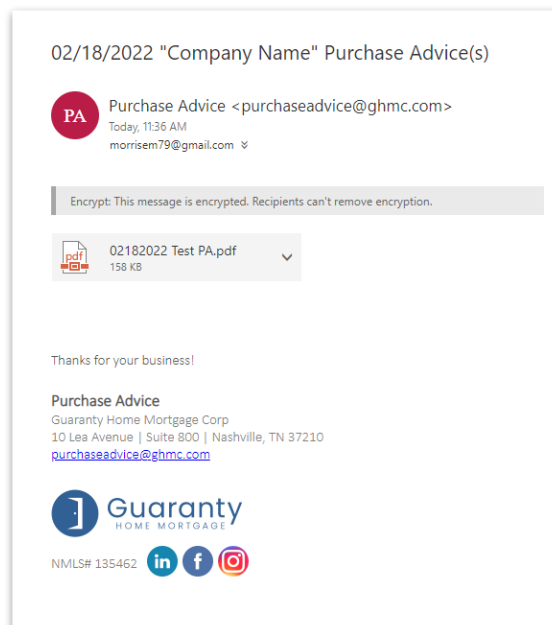

1. The email, with attachment, is now viewable.